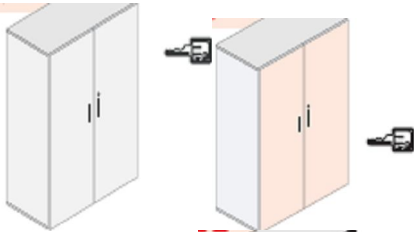

1700mm high x 900mm wide double door cupboard @ **£338.00**
As above with white glass door @ **£520.00**
As above with smoked glass door @ **£301.00**