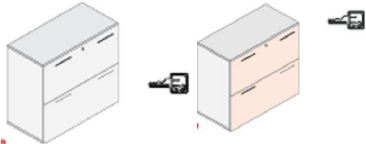

OFFICE REALITY LTD

Kompass wooden storage cupboards

Contact us on 01823 663880 or email us at info@officereality.co.uk

Affordable expertise @ www.officereality.co.uk

Kompass cupboard 25mm Beech, Grey or walnut edged 2mm ABD edging, matching doors or drawer fronts or coloured fronts in Aluminium silver, Yellow or Blue. Glass doors in Aluminium framed White glass or smoked glass. Doors can be left or right hand opening

865mm high x 450mm wide x 450mm deep left or right hand door @ **£114.00**
 As above with white glass door @ **£182.00**
 As above with smoked glass door @ **£118.00**

865mm high x 450mm wide x 450mm deep 4 drawer unit @ **£165.00**

865mm high x 900mm wide 2 door cupboard @ **£168.00**
 As above with white glass doors @ **£288.00**
 As above with smoked glass doors @ **£169.00**

865mm high x 900mm wide 2 drawer unit with filing drawers @ **£264.00**
 As above with 2 x box drawers @ **£316.00**