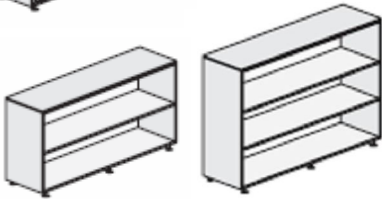

2100mm high x 450mm wide open unit @ **£168.00**
2100mm high x 900mm wide open unit @ **£233.00**

2100mm high x 900mm wide coat cupboard @ **£334.00**

Additional shelves

450mm wooden shelves @ **£16.00**
900mm wide @ **£21.00**

450mm wide metal shelves @ **£23.00**
900mm wide metal shelves @ **£27.00**

Wall shelves

900mm wide @ **£60.00**
1800mm wide @ **£70.00**

865mm high x 1200mm wide sliding door cupboard @ **£293.00**
1270mm high x 1200mm wide sliding door cupboard @ **£343.00**

865mm high x 1200mm wide open unit @ **£208.00**
1270mm high x 1200mm wide open cupboard @ **£242.00**

1200mm wide cupboards are only available in Beech, Walnut or Grey

All prices in this brochure exclude VAT and include delivery to mainland UK during normal working hours