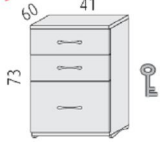

Pedestal drawer units

J134