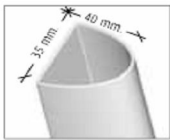

Pedestal, links and extensions available.

Cable channel and cable ties

CPU Holder

TECHNICAL FEATURES OF THE FRAME

Frame:

Steel frame exclusively designed with oval shape, epoxy coated in silver finished. Solid steel linking bar between 2 legs on each side.

Support:

With Levelers
Total Height:
73 cm.

ABS moulded leveller system. Leveling in irregular floors is improved with this system.

Zeta legs lateral:

3 different depths: Series 200 (66 cm.), Series 300 (76 cm.), and Series 400 (86 cm. - Twins).