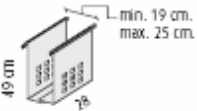

670mm x 670mm desk link @ **£56.00**

1370mm x 330mm desk end @ **£63.00**

1200mm x 500mm desk link top for pedestal support @ **£70.00**

2 drawer fixed pedestal @ **£125.00**

3 drawer pedestal without top @ **£196.00**

4 drawer pedestal without top @ **£191.00**

CPU holder @ **£71.00**

Overhead shelving unit for 1400mm desk @ **£155.00**

Overhead shelving unit for 1600mm desk @ **£168.00**

1400mm x 1340mm twin desk @ **£306.00**

1600mm x 1340mm twin desk @ **£339.00**

2400mm x 1600mm twin crescent desks @ **£305.00**

1600mm x 670mm overhead shelving for twin desks @ **£198.00**

3200mm x 670mm overhead shelving units @ **£294.00**