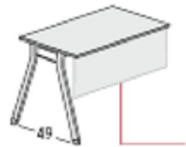

960mm x 670mm desk @ **£179.00**
1400mm x 670mm desk @ **£207.00**
1600mm x 670mm Desk @ **£218.00**

960mm x 570mm return @ **£89.00**

960mm x 800mm desk @ **£191.00**
1200mm x 800mm desk @ **£201.00**
1400mm x 800mm desk @ **£214.00**
1600mm x 800mm desk @ **£226.00**
1800mm x 800mm desk @ **£238.00**