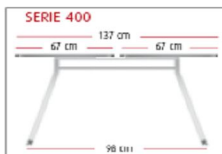

Support:

With Levelers
Total Height:
73 cm.

ABS moulded leveller system. Leveling in irregular floors is improved with this system.

Zeta legs lateral:

3 different depths: Series 200 (66 cm.), Series 300 (76 cm.), and Series 400 (86 cm. - Twins).