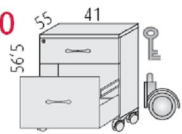

800mm deep 4 drawer @ **£218.00**

J114

2 drawer under desk pedestal @ **£141.00**

J116

3 drawer under desk pedestal @ **£136.00**

J140

2 drawer under desk lockable pedestal @ **£165.00**

J132