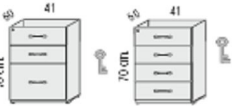

670mm x 670mm desk link @ **£56.00**

1370mm x 330mm desk end @ **£63.00**

1200mm x 500mm desk link top for pedestal support @ **£70.00**

2 drawer fixed pedestal @ **£125.00**

3 drawer pedestal without top @ **£196.00**

4 drawer pedestal without top @ **£191.00**

CPU holder @ **£71.00**

Overhead shelving unit for 1400mm desk @ **£155.00**

Overhead shelving unit for 1600mm desk @ **£168.00**

1400mm x 1340mm twin desk @ **£306.00**