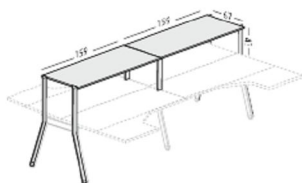

4 drawer pedestal without top @ **£191.00**

CPU holder @ **£71.00**

Overhead shelving unit for 1400mm desk @ **£155.00**

Overhead shelving unit for 1600mm desk @ **£168.00**

1400mm x 1340mm twin desk @ **£306.00**

1600mm x 1340mm twin desk @ **£339.00**

2400mm x 1600mm twin crescent desks @ **£305.00**

1600mm x 670mm overhead shelving for twin desks @ **£198.00**

3200mm x 670mm overhead shelving units @ **£294.00**