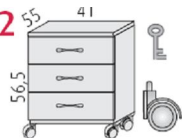

800mm deep 4 drawer @ **£218.00**

J114

2 drawer under desk pedestal @ **£141.00**

J116

3 drawer under desk pedestal @ **£136.00**

J140

2 drawer under desk lockable pedestal @ **£165.00**

J132