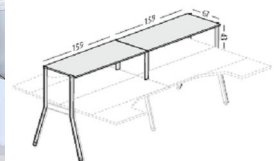

OFFICE REALITY LTD

Zeta workstations

Contact us on 01823 663880 or email us at info@officereality.co.uk

Affordable expertise @ www.officereality.co.uk