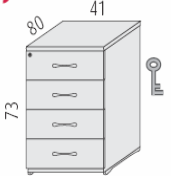

800mm deep 3 drawer @ **£221.00**

J137