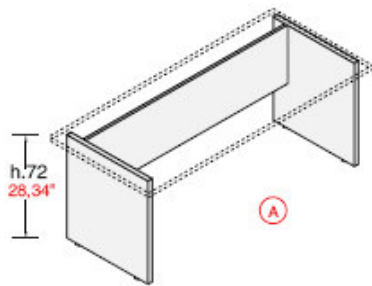

STRUTTURE PER SCRIVANIE BASIC

Basic structures for desks

Kompas