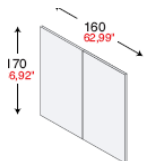

Hutches need to be supported by a wall or in a back to back configuration