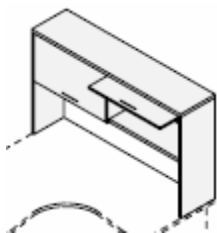

1600mm @ £271.00

1800mm @ £291.00