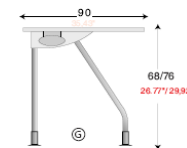

110mm dia 3/4 meeting end @ £128.00

800mm D end @ £77.00

Also available in blue or yellow

1630mm diameter D end @ £130.00

1230mm diameter D end @ £122.00

1630mm dia Terminal end storage unit @ £453.00

1230mm dia Terminal end storage unit @ £430.00

K Legs

- 900mm x 90mm desk @ £155.00
- 1200mm x 900mm desk @ £168.00
- 1400mm x 900mm desk @ £180.00
- 1600m x 900mm desk @ £190.00
- 1800mm x 900mm desk @ £205.00

LeTs legs

- 900mm x 90mm desk @ £171.00
- 1200mm x 900mm desk @ £178.00
- 1400mm x 900mm desk @ £196.00
- 1600m x 900mm desk @ £204.00
- 1800mm x 900mm desk @ £214.00
- For height adjustable version add 38.00 per desk

Amiko beam legs

- 900mm x 90mm desk @ £164.00
- 1200mm x 900mm desk @ £181.00
- 1400mm x 900mm desk @ £190.00
- 1600m x 900mm desk @ £198.00
- 1800mm x 900mm desk @ £212.00

- 900mm x 90mm desk @ £173.00
- 1200mm x 900mm desk @ £189.00
- 1400mm x 900mm desk @ £198.00
- 1600m x 900mm desk @ £202.00
- 1800mm x 900mm desk @ £214.00
- For castors add 42.00 per desk