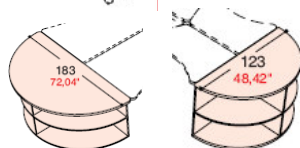

As above with LeTs leg @ £122.00

900mm x 90mm corner link @ £89.00
 Also available in Yellow or Blue

900mm x 450mm D end @ £88.00
 Also available in Yellow or blue

1600mm x 200mm frontal extension @ £89.00
 1800mm x 200mm as above @ £85.00
 Also available in blue or yellow

1100mm dia 3/4 desk meeting end @ £129.00

1830mm Half moon desk end @ 144.00

1200mm x 1200 extended desk link @ £142.00

1230mm diameter desk end @ £122.00

1830mm half moon desk end storage @ £471.00
 1230mm half moon desk end storage @ £430.00

Corner desks

1600mm x 1200mm Right or Left hand @ £250.00
1800mm x 1200mm as above @ £263.00

1600mm x 1200mm Left or Right hand @ £256.00
1800mm x 1200mm as above @ £272.00

1600mm x 1200mm Left or Right hand @ £266.00
1800mm x 1200mm as above @ £278.00

1600mm x 1200mm Left or Right hand @ £281.00
1800mm x 1200mm as above @ £292.00

1600mm x 1200mm Left or Right hand @ £278.00
1800mm x 1200mm as above @ £290.00

1600mm x 1200mm Left or Right hand @ £326.00
1800mm x 1200mm as above @ £336.00