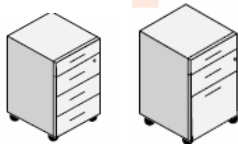

Modesty panels In Beech, Grey or Walnut

- 1600mm @ £68.00
- 1800mm @ £74.00

- For Jack legs
- 1600mm @ £86.00
 - 1800mm @ £93.00

600mm high x 420mm wide x 560mm deep pedestals Also available with silver, yellow or blue drawer fronts