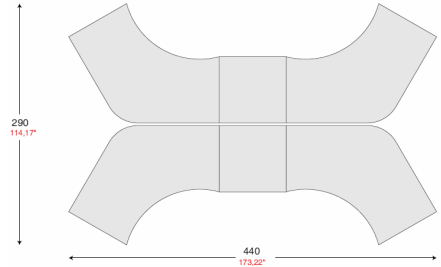

Delta

LeTs legs @ £349.00
Height adjustable @ £391.00

Amiko beam @ £368.00

Jack legs @ £434.00

Desk screens in Wood finishes, Blue or yellow MFC

- 800mm @ £51.00
- 900mm @ £53.00
- 1000mm @ £61.00
- 1200mm @ £73.00
- 1400mm @ £76.00
- 1600mm @ £81.00
- 1800mm @ £84.00

Modesty panels In Beech, Grey or Walnut

- 1600mm @ £68.00
- 1800mm @ £74.00

1. For Jack legs
2. 1600mm @ £86.00
   - 1800mm @ £93.00

600mm high x 420mm wide x 560mm deep pedestals Also available with silver, yellow or blue drawer fronts

- 1 x Shallow drawer and filing drawer @ £121.00
- 3 x shallow drawers @ £120.00
- 3 x shallow drawers and pen tray @ £168.00
- 1 x shallow drawer, 1 x pen tray and 1 x filing drawer @ £175.00

430mm high x 420mm wide x 480mm deep fixed pedestals
Also available with silver, yellow or blue drawer fronts

2 or 3 drawer @ £117.00

Fixed pedestals cannot be used with desks with metal structure