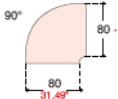

800mm x 600mm @ £92.00
1000mm x 600mm @ £95.00
1200mm x 600mm @ £100.00

800mm x 600mm @ £101.00
1000mm x 600mm @ £106.00
1200mm x 600mm @ £111.00

800mm x 600mm @ £144.00
1000mm x 600mm @ £146.00
1200mm x 600mm @ £148.00
For height adjustable version add £38.00

800mm x 600mm @ £136.00
1000mm x 600mm @ £139.00
1200mm x 600mm @ £142.00

800mm x 600mm @ £226.00
1000mm x 600mm @ £232.00
1200mm x 600mm @ £238.00

800mm x 600mm @ £84.00
1000mm x 600mm @ £88.00
1200mm x 600mm @ £90.00

800mm x 600mm @ £89.00
1000mm x 600mm @ £93.00
1200mm x 600mm @ £97.00

800mm x 600mm @ £95.00
1000mm x 600mm @ £99.00
1200mm x 600mm @ £103.00
For height adjustable version add £18.00

90 degree connection also available in yellow or blue @ £79.00