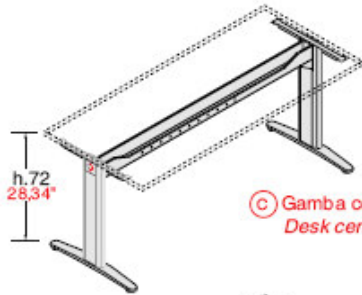

OFFICE REALITY LTD

Kompass

Contact us on 01823 663880 or email us at info@officereality.co.uk

Affordable expertise @ www.officereality.co.uk

Technical characteristics

Kompas

KOMPAS is a system designed to organise the office with multiple solutions: traditional, ergonomic and corner tops on metal and various design bases with full sides. The desk sides, the table tops, the cabinet tops and the drawer unit tops are constructed in 1,18" thick wood agglomerate, covered with melamine resin in a wax finish in grey, walnut and beech. The edges of the tops are finished with a colour matched corrugated border, 1,18" thick, with rounded corners as required by accident prevention regulations. All of the drawer units come with a stationery drawer and centralised locking system with simultaneous closure with the exception of the hanging file drawer. Desk height metal drawer units are also available. The containers - available in 2 widths, 17,71" and 35,43", and in 4 heights, 34,05", 50,00", 66,92" and 82,87" - are all modular. Their frames are constructed in 0,70" thick wood agglomerate, while the tops and intermediate shelves are 1,18" thick. The finishing back panel which is applied to the back of each module is a convenient accessory for using the cabinets in the centre of the room. All of the articles, with the exception of the drawer units, the document tray and the file cabinets are supplied knocked down and packed in triple cardboard with edging protection; they come complete with quick coupling metal hardware.

STRUTTURE PER SCRIVANIE BASIC

Basic structures for desks

Kompas

LeTs Metal

Alluminio
Aluminium

C Gamba centrata a "T"
Desk central "T" leg

D Gamba centrata a "T"
Desk central "T" leg

LeTs

Alluminio
Aluminium

E Gamba decentrata a "L"
Desk decentralized "L" leg

F Gamba decentrata a "L"
Desk decentralized "L" leg

Amiko

Alluminio
Aluminium

G

H

Jack