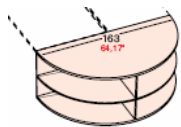

Left or Right hand 800mm x 600mm 90 degree connection @ £79.00

1200mm x 1200mm 90 degree connection @ £106.00

1600mm x 200mm desk extension also available in blue or yellow @ £69.00
1800mm x 200mm as above @ £75.00

110mm dia 3/4 meeting end @ £128.00

800mm D end @ £77.00

Also available in blue or yellow

1630mm diameter D end @ £130.00

1230mm diameter D end @ £122.00

1630mm dia Terminal end storage unit @ £453.00

1230mm dia Terminal end storage unit @ £430.00