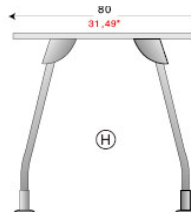

LeTs leg in L or T version