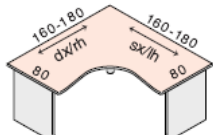

1100mm dia 3/4 desk meeting end @ £129.00

1830mm Half moon desk end @ 144.00

1200mm x 1200 extended desk link @ £142.00

1230mm diameter desk end @ £122.00

1830mm half moon desk end storage @ £471.00
 1230mm half moon desk end storage @ £430.00

Corner desks

1600mm x 1200mm Right or Left hand @ £250.00
1800mm x 1200mm as above @ £263.00

1600mm x 1200mm Left or Right hand @ £256.00
1800mm x 1200mm as above @ £272.00

1600mm x 1200mm Left or Right hand @ £266.00
1800mm x 1200mm as above @ £278.00

1600mm x 1200mm Left or Right hand @ £281.00
1800mm x 1200mm as above @ £292.00

1600mm x 1200mm Left or Right hand @ £278.00
1800mm x 1200mm as above @ £290.00

1600mm x 1200mm Left or Right hand @ £326.00
1800mm x 1200mm as above @ £336.00

1600mm x 1600mm @ £339.00
1800mm x 800mm @ £350.00

1800mm x 1600mm Right or Left hand @ £334.00

1600mm x 1600mm Right or Left hand @ £351.00
1800mm x 1600mm Right or Left hand @ £356.00

1600mm x 1600mm @ £349.00
1800mm x 1800mm @ £354.00