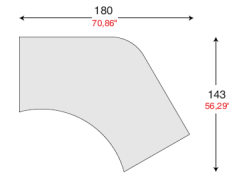

Delta

LeTs legs @ £349.00
Height adjustable @ £391.00

Amiko beam @ £368.00

Jack legs @ £434.00

Desk screens in Wood finishes, Blue or yellow MFC

- 800mm @ £51.00
- 900mm @ £53.00
- 1000mm @ £61.00
- 1200mm @ £73.00
- 1400mm @ £76.00
- 1600mm @ £81.00
- 1800mm @ £84.00

Modesty panels In Beech, Grey or Walnut

- 1600mm @ £68.00
- 1800mm @ £74.00

1. For Jack legs
2. 1600mm @ £86.00
   - 1800mm @ £93.00

600mm high x 420mm wide x 560mm deep pedestals Also available with silver, yellow or blue drawer fronts

- 1 x Shallow drawer and filing drawer @ £121.00
- 3 x shallow drawers @ £120.00
- 3 x shallow drawers and pen tray @ £168.00
- 1 x shallow drawer, 1 x pen tray and 1 x filing drawer @ £175.00

430mm high x 420mm wide x 480mm deep fixed pedestals
Also available with silver, yellow or blue drawer fronts

2 or 3 drawer @ £117.00

Fixed pedestals cannot be used with desks with metal structure