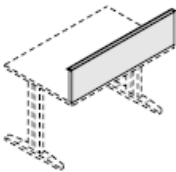

Delta

LeTs legs @ £349.00
Height adjustable @ £391.00

Amiko beam @ £368.00

Jack legs @ £434.00

Desk screens in Wood finishes, Blue or yellow MFC

- 800mm @ £51.00
- 900mm @ £53.00
- 1000mm @ £61.00
- 1200mm @ £73.00
- 1400mm @ £76.00
- 1600mm @ £81.00
- 1800mm @ £84.00

Modesty panels In Beech, Grey or Walnut

- 1600mm @ £68.00
- 1800mm @ £74.00

1. For Jack legs
2. 1600mm @ £86.00
   - 1800mm @ £93.00

600mm high x 420mm wide x 560mm deep pedestals Also available with silver, yellow or blue drawer fronts

- 1 x Shallow drawer and filing drawer @ £121.00
- 3 x shallow drawers @ £120.00
- 3 x shallow drawers and pen tray @ £168.00
- 1 x shallow drawer, 1 x pen tray and 1 x filing drawer @ £175.00

430mm high x 420mm wide x 480mm deep fixed pedestals
Also available with silver, yellow or blue drawer fronts

2 or 3 drawer @ £117.00

Fixed pedestals cannot be used with desks with metal structure