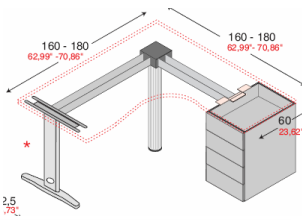

1800mm x 800mm with 2 pedestals @ £669.00

1600mm x 1600mm 3 or 4 drawer metal pedestal @ £529.00
1800mm x 180mm as above @ £537.00

1600mm x 1600mm 3 or 4 drawer pedestal @ £755.00
1800mm x 1600mm as above @ £761.00