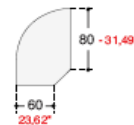

800mm x 600mm @ £92.00
1000mm x 600mm @ £95.00
1200mm x 600mm @ £100.00

800mm x 600mm @ £101.00
1000mm x 600mm @ £106.00
1200mm x 600mm @ £111.00

800mm x 600mm @ £144.00
1000mm x 600mm @ £146.00
1200mm x 600mm @ £148.00
For height adjustable version add £38.00

800mm x 600mm @ £136.00
1000mm x 600mm @ £139.00
1200mm x 600mm @ £142.00

800mm x 600mm @ £226.00
1000mm x 600mm @ £232.00
1200mm x 600mm @ £238.00

800mm x 600mm @ £84.00
1000mm x 600mm @ £88.00
1200mm x 600mm @ £90.00

800mm x 600mm @ £89.00
1000mm x 600mm @ £93.00
1200mm x 600mm @ £97.00

800mm x 600mm @ £95.00
1000mm x 600mm @ £99.00
1200mm x 600mm @ £103.00
For height adjustable version add £18.00

90 degree connection also available in yellow or blue @ £79.00