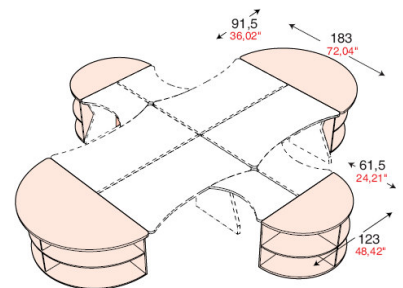

1100mm dia 3/4 desk meeting end @ £129.00

1830mm Half moon desk end @ 144.00

1200mm x 1200 extended desk link @ £142.00

1230mm diameter desk end @ £122.00

1830mm half moon desk end storage @ £471.00
 1230mm half moon desk end storage @ £430.00

Corner desks

1600mm x 1200mm Right or Left hand @ £250.00
1800mm x 1200mm as above @ £263.00

1600mm x 1200mm Left or Right hand @ £256.00
1800mm x 1200mm as above @ £272.00

1600mm x 1200mm Left or Right hand @ £266.00
1800mm x 1200mm as above @ £278.00