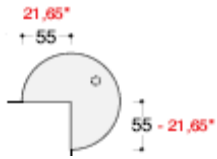

800mm x 600mm @ £136.00
1000mm x 600mm @ £139.00
1200mm x 600mm @ £142.00

800mm x 600mm @ £226.00
1000mm x 600mm @ £232.00
1200mm x 600mm @ £238.00

800mm x 600mm @ £84.00
1000mm x 600mm @ £88.00
1200mm x 600mm @ £90.00

800mm x 600mm @ £89.00
1000mm x 600mm @ £93.00
1200mm x 600mm @ £97.00

800mm x 600mm @ £95.00
1000mm x 600mm @ £99.00
1200mm x 600mm @ £103.00
For height adjustable version add £18.00

90 degree connection also available in yellow or blue @ £79.00

Left or Right hand 800mm x 600mm 90 degree connection @ £79.00

1200mm x 1200mm 90 degree connection @ £106.00

1600mm x 200mm desk extension also available in blue or yellow @ £69.00
1800mm x 200mm as above @ £75.00