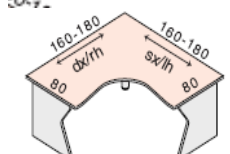

Corner desks

1600mm x 1200mm Right or Left hand @ £250.00
1800mm x 1200mm as above @ £263.00

1600mm x 1200mm Left or Right hand @ £256.00
1800mm x 1200mm as above @ £272.00

1600mm x 1200mm Left or Right hand @ £266.00
1800mm x 1200mm as above @ £278.00

1600mm x 1200mm Left or Right hand @ £281.00
1800mm x 1200mm as above @ £292.00

1600mm x 1200mm Left or Right hand @ £278.00
1800mm x 1200mm as above @ £290.00

1600mm x 1200mm Left or Right hand @ £326.00
1800mm x 1200mm as above @ £336.00

1600mm x 1600mm @ £339.00
1800mm x 800mm @ £350.00

1800mm x 1600mm Right or Left hand @ £334.00

1600mm x 1600mm Right or Left hand @ £351.00
1800mm x 1600mm Right or Left hand @ £356.00

1600mm x 1600mm @ £349.00
1800mm x 1800mm @ £354.00

1800mm x 1600mm Right or Left hand :@ £359.00

1600mm x 1600mm Right or Left hand @ £363.00
1800mm x 1600mm Right or Left hand @ £378.00

1600mm X 1600mm @ £330.00
 1800mm x 1800mm @ £340.00
 For height adjustable version add £50.00