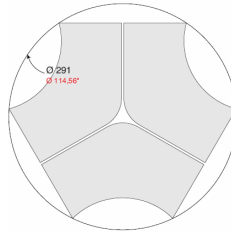

Delta

LeTs legs @ £349.00
Height adjustable @ £391.00

Amiko beam @ £368.00

Jack legs @ £434.00

Desk screens in Wood finishes, Blue or yellow MFC

- 800mm @ £51.00
- 900mm @ £53.00
- 1000mm @ £61.00
- 1200mm @ £73.00
- 1400mm @ £76.00
- 1600mm @ £81.00
- 1800mm @ £84.00

Modesty panels In Beech, Grey or Walnut

- 1600mm @ £68.00
- 1800mm @ £74.00

1. For Jack legs
2. 1600mm @ £86.00
   - 1800mm @ £93.00

600mm high x 420mm wide x 560mm deep pedestals Also available with silver, yellow or blue drawer fronts

- 1 x Shallow drawer and filing drawer @ £121.00
- 3 x shallow drawers @ £120.00
- 3 x shallow drawers and pen tray @ £168.00
- 1 x shallow drawer, 1 x pen tray and 1 x filing drawer @ £175.00

430mm high x 420mm wide x 480mm deep fixed pedestals
Also available with silver, yellow or blue drawer fronts

2 or 3 drawer @ £117.00

Fixed pedestals cannot be used with desks with metal structure