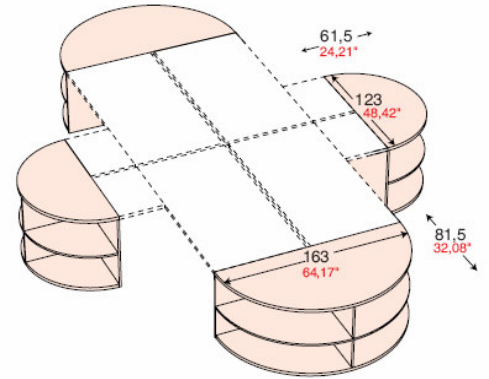

110mm dia 3/4 meeting end @ £128.00

800mm D end @ £77.00

Also available in blue or yellow

1630mm diameter D end @ £130.00

1230mm diameter D end @ £122.00

1630mm dia Terminal end storage unit @ £453.00

1230mm dia Terminal end storage unit @ £430.00

K Legs

- 900mm x 90mm desk @ £155.00
- 1200mm x 900mm desk @ £168.00
- 1400mm x 900mm desk @ £180.00
- 1600m x 900mm desk @ £190.00
- 1800mm x 900mm desk @ £205.00

LeTs legs

- 900mm x 90mm desk @ £171.00
- 1200mm x 900mm desk @ £178.00
- 1400mm x 900mm desk @ £196.00
- 1600m x 900mm desk @ £204.00
- 1800mm x 900mm desk @ £214.00
- For height adjustable version add 38.00 per desk

Amiko beam legs

- 900mm x 90mm desk @ £164.00
- 1200mm x 900mm desk @ £181.00
- 1400mm x 900mm desk @ £190.00
- 1600m x 900mm desk @ £198.00
- 1800mm x 900mm desk @ £212.00

- 900mm x 90mm desk @ £173.00
- 1200mm x 900mm desk @ £189.00
- 1400mm x 900mm desk @ £198.00
- 1600m x 900mm desk @ £202.00
- 1800mm x 900mm desk @ £214.00
- For castors add 42.00 per desk