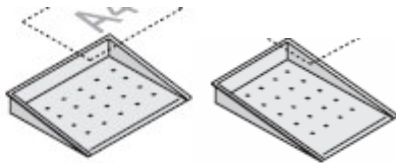

Accessories in black white or blue for desk screens

A4 letter tray portrait or landscape @ £18.00

85mm x 95mm pen pot @ £15.00

Spacers for letter tray @ £7.00

350mm x 150mm Stationery tray @ £28.00

All prices shown exclude VAT and include delivery to mainland UK during normal working hours