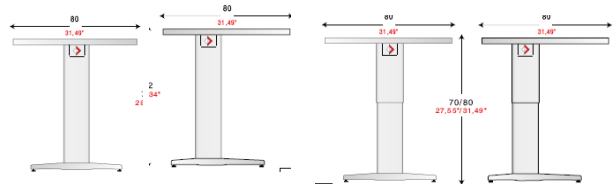

Amiko 4 legs

- 800m x 800mm @ £145.00
- 1000mm x 800mm @ £154.00
- 1200mm x 800mm @ £161.00
- 1400mm x 800mm @ £163.00
- 1600mm x 800mm @ 174.00
- 1800mm x 800mm @ £182.00

Jack leg in Anthracite or Aluminium silver

- 800m x 800mm @ £33.00
- 1000mm x 800mm @ £242.00
- 1200mm x 800mm @ £251.00
- 1400mm x 800mm @ £263.00
- 1600mm x 800mm @ 278.00
- 1800mm x 800mm @ £291.00

LeTs leg in L or T version

For version with castors add £39.00

800mm x 600mm @ £92.00
1000mm x 600mm @ £95.00
1200mm x 600mm @ £100.00

800mm x 600mm @ £101.00
1000mm x 600mm @ £106.00
1200mm x 600mm @ £111.00

800mm x 600mm @ £144.00
1000mm x 600mm @ £146.00
1200mm x 600mm @ £148.00
For height adjustable version add £38.00