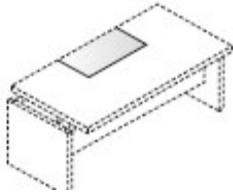

2 or 3 drawer @ £117.00

Fixed pedestals cannot be used with desks with metal structure

650mm x 330mm pull out keyboard tray @ £55.00

650mm x 400mm x 55mm pull out stationery drawer @ £54.00

Universal black leather desk pad @ £48.00

Accessories in black white or blue for desk screens

A4 letter tray portrait or landscape @ £18.00

85mm x 95mm pen pot @ £15.00

Spacers for letter tray @ £7.00

350mm x 150mm Stationery tray @ £28.00

All prices shown exclude VAT and include delivery to mainland UK during normal working hours