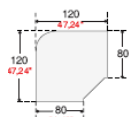

800mm x 600mm @ £92.00
1000mm x 600mm @ £95.00
1200mm x 600mm @ £100.00

800mm x 600mm @ £101.00
1000mm x 600mm @ £106.00
1200mm x 600mm @ £111.00

800mm x 600mm @ £144.00
1000mm x 600mm @ £146.00
1200mm x 600mm @ £148.00
For height adjustable version add £38.00

800mm x 600mm @ £136.00
1000mm x 600mm @ £139.00
1200mm x 600mm @ £142.00

800mm x 600mm @ £226.00
1000mm x 600mm @ £232.00
1200mm x 600mm @ £238.00

800mm x 600mm @ £84.00
1000mm x 600mm @ £88.00
1200mm x 600mm @ £90.00

800mm x 600mm @ £89.00
1000mm x 600mm @ £93.00
1200mm x 600mm @ £97.00

800mm x 600mm @ £95.00
1000mm x 600mm @ £99.00
1200mm x 600mm @ £103.00
For height adjustable version add £18.00

90 degree connection also available in yellow or blue @ £79.00

Left or Right hand 800mm x 600mm 90 degree connection @ £79.00

1200mm x 1200mm 90 degree connection @ £106.00

1600mm x 200mm desk extension also available in blue or yellow @ £69.00
1800mm x 200mm as above @ £75.00