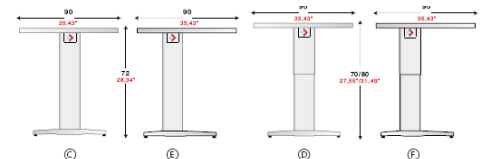

K Legs

- 900mm x 90mm desk @ £155.00
- 1200mm x 900mm desk @ £168.00
- 1400mm x 900mm desk @ £180.00
- 1600m x 900mm desk @ £190.00
- 1800mm x 900mm desk @ £205.00

LeTs legs

- 900mm x 90mm desk @ £171.00
- 1200mm x 900mm desk @ £178.00
- 1400mm x 900mm desk @ £196.00
- 1600m x 900mm desk @ £204.00
- 1800mm x 900mm desk @ £214.00
- For height adjustable version add 38.00 per desk

Amiko beam legs

- 900mm x 90mm desk @ £164.00
- 1200mm x 900mm desk @ £181.00
- 1400mm x 900mm desk @ £190.00
- 1600m x 900mm desk @ £198.00
- 1800mm x 900mm desk @ £212.00

- 900mm x 90mm desk @ £173.00
- 1200mm x 900mm desk @ £189.00
- 1400mm x 900mm desk @ £198.00
- 1600m x 900mm desk @ £202.00
- 1800mm x 900mm desk @ £214.00
- For castors add 42.00 per desk