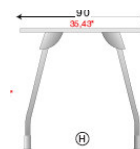

110mm dia 3/4 meeting end @ £128.00

800mm D end @ £77.00

Also available in blue or yellow

1630mm diameter D end @ £130.00

1230mm diameter D end @ £122.00

1630mm dia Terminal end storage unit @ £453.00

1230mm dia Terminal end storage unit @ £430.00

K Legs

- 900mm x 90mm desk @ £155.00
- 1200mm x 900mm desk @ £168.00
- 1400mm x 900mm desk @ £180.00
- 1600m x 900mm desk @ £190.00
- 1800mm x 900mm desk @ £205.00

LeTs legs

- 900mm x 90mm desk @ £171.00
- 1200mm x 900mm desk @ £178.00
- 1400mm x 900mm desk @ £196.00
- 1600m x 900mm desk @ £204.00
- 1800mm x 900mm desk @ £214.00
- For height adjustable version add 38.00 per desk

Amiko beam legs

- 900mm x 90mm desk @ £164.00
- 1200mm x 900mm desk @ £181.00
- 1400mm x 900mm desk @ £190.00
- 1600m x 900mm desk @ £198.00
- 1800mm x 900mm desk @ £212.00

- 900mm x 90mm desk @ £173.00
- 1200mm x 900mm desk @ £189.00
- 1400mm x 900mm desk @ £198.00
- 1600m x 900mm desk @ £202.00
- 1800mm x 900mm desk @ £214.00
- For castors add 42.00 per desk