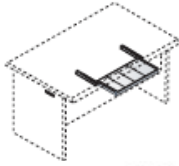

650mm x 400mm x 55mm pull out stationery drawer @ £54.00