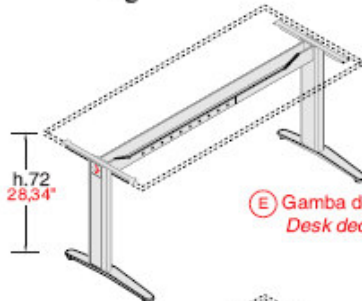

OFFICE REALITY LTD

Kompass

Contact us on 01823 663880 or email us at info@officereality.co.uk

Affordable expertise @ www.officereality.co.uk

Technical characteristics

Kompas

KOMPAS is a system designed to organise the office with multiple solutions: traditional, ergonomic and corner tops on metal and various design bases with full sides. The desk sides, the table tops, the cabinet tops and the drawer unit tops are constructed in 1,18" thick wood agglomerate, covered with melamine resin in a wax finish in grey, walnut and beech. The edges of the tops are finished with a colour matched corrugated border, 1,18" thick, with rounded corners as required by accident prevention regulations. All of the drawer units come with a stationery drawer and centralised locking system with simultaneous closure with the exception of the hanging file drawer. Desk height metal drawer units are also available. The containers - available in 2 widths, 17,71" and 35,43", and in 4 heights, 34,05", 50,00", 66,92" and 82,87" - are all modular. Their frames are constructed in 0,70" thick wood agglomerate, while the tops and intermediate shelves are 1,18" thick. The finishing back panel which is applied to the back of each module is a convenient accessory for using the cabinets in the centre of the room. All of the articles, with the exception of the drawer units, the document tray and the file cabinets are supplied knocked down and packed in triple cardboard with edging protection; they come complete with quick coupling metal hardware.

STRUTTURE PER SCRIVANIE BASIC

Basic structures for desks

Kompas

LeTs Metal

Alluminio
Aluminium

C Gamba centrata a "T"
Desk central "T" leg

D Gamba centrata a "T"
Desk central "T" leg

LeTs

Alluminio
Aluminium

E Gamba decentrata a "L"
Desk decentralized "L" leg

F Gamba decentrata a "L"
Desk decentralized "L" leg

Amiko

Alluminio
Aluminium

G

H

Jack