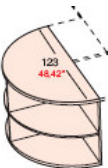

Left or Right hand 800mm x 600mm 90 degree connection @ £79.00

1200mm x 1200mm 90 degree connection @ £106.00

1600mm x 200mm desk extension also available in blue or yellow @ £69.00
1800mm x 200mm as above @ £75.00

110mm dia 3/4 meeting end @ £128.00

800mm D end @ £77.00

Also available in blue or yellow

1630mm diameter D end @ £130.00

1230mm diameter D end @ £122.00

1630mm dia Terminal end storage unit @ £453.00

1230mm dia Terminal end storage unit @ £430.00

K Legs

- 900mm x 90mm desk @ £155.00
- 1200mm x 900mm desk @ £168.00
- 1400mm x 900mm desk @ £180.00
- 1600m x 900mm desk @ £190.00
- 1800mm x 900mm desk @ £205.00

LeTs legs

- 900mm x 90mm desk @ £171.00
- 1200mm x 900mm desk @ £178.00
- 1400mm x 900mm desk @ £196.00
- 1600m x 900mm desk @ £204.00
- 1800mm x 900mm desk @ £214.00
- For height adjustable version add 38.00 per desk