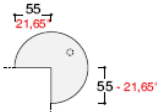

Jack leg in Aluminium or Anthracite finish

900mm x 90mm desk @ £259.00
 1200mm x 900mm desk @ £280.00
 1400mm x 900mm desk @ £294.00
 1600mm x 900mm desk @ £307.00
 1800mm x 900mm desk @ £321.00

820mm x 600mm left or right hand shaped return @ £121.00

As above with LeTs leg @ £122.00

900mm x 90mm corner link @ £89.00
 Also available in Yellow or Blue

900mm x 450mm D end @ £88.00
 Also available in Yellow or blue

1600mm x 200mm frontal extension @ £89.00
 1800mm x 200mm as above @ £85.00
 Also available in blue or yellow

1100mm dia 3/4 desk meeting end @ £129.00

1830mm Half moon desk end @ 144.00

1200mm x 1200 extended desk link @ £142.00

1230mm diameter desk end @ £122.00

1830mm half moon desk end storage @ £471.00
 1230mm half moon desk end storage @ £430.00

Corner desks

1600mm x 1200mm Right or Left hand @ £250.00
1800mm x 1200mm as above @ £263.00

1600mm x 1200mm Left or Right hand @ £256.00
1800mm x 1200mm as above @ £272.00

1600mm x 1200mm Left or Right hand @ £266.00
1800mm x 1200mm as above @ £278.00