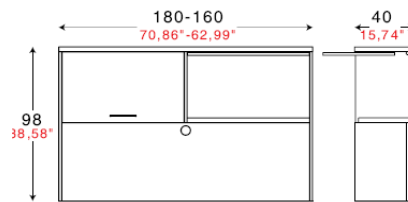

1600mm infill panels @ £81.00

1800mm infill panels @ 83.00