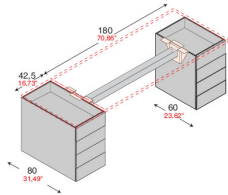

1800mm x 800mm with 3 or 4 drawer metal pedestal @ £407.00