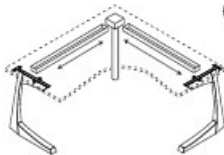

1800mm x 1600mm Right or Left hand :@ £359.00

1600mm x 1600mm Right or Left hand @ £363.00
1800mm x 1600mm Right or Left hand @ £378.00

1600mm X 1600mm @ £330.00
 1800mm x 1800mm @ £340.00
 For height adjustable version add £50.00

1600mm x 1600mm @ £338.00
 1800mm x 1800mm @ £345.00

1600mm x 1600mm @ £406.00
 1800mm x 1800mm @ £419.00

1600mm x 1600mm Right or Left hand @ £327.00
 1800mm x 1600mm as above @ £335.00
 For height adjustable version add £49.00

1600mm x 1600mm Right or Left hand @ £339.00
 1800mm x 1600mm as above @ £352.00

1600mm x 1600mm Right or Left hand @ £410.00
 1800mm x 1600mm as above @ £412.00

Side units

800mm x 600mm @ £101.00
 1000mm x 600mm @ £103.00
 1200mm x 600mm @ £107.00