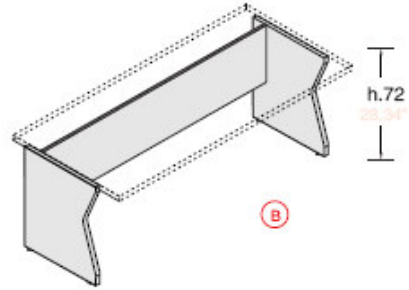

STRUTTURE PER SCRIVANIE BASIC

Basic structures for desks

Kompas