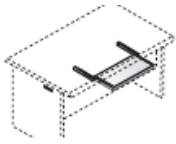

650mm x 330mm pull out keyboard tray @ £55.00