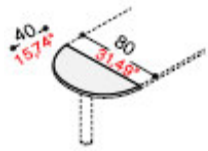

800mm x 600mm @ £89.00
1000mm x 600mm @ £93.00
1200mm x 600mm @ £97.00

800mm x 600mm @ £95.00
1000mm x 600mm @ £99.00
1200mm x 600mm @ £103.00
For height adjustable version add £18.00

90 degree connection also available in yellow or blue @ £79.00

Left or Right hand 800mm x 600mm 90 degree connection @ £79.00

1200mm x 1200mm 90 degree connection @ £106.00

1600mm x 200mm desk extension also available in blue or yellow @ £69.00
1800mm x 200mm as above @ £75.00

110mm dia 3/4 meeting end @ £128.00

800mm D end @ £77.00

Also available in blue or yellow

1630mm diameter D end @ £130.00

1230mm diameter D end @ £122.00

1630mm dia Terminal end storage unit @ £453.00

1230mm dia Terminal end storage unit @ £430.00