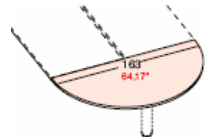

800mm D end @ £77.00

Also available in blue or yellow

1630mm diameter D end @ £130.00