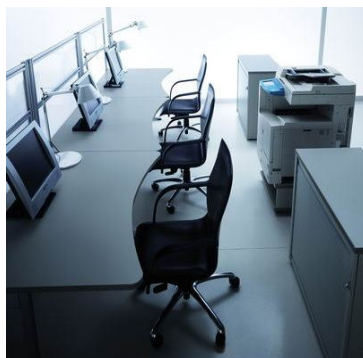

OFFICE REALITY LTD

Kompass

Contact us on 01823 663880 or email us at info@officereality.co.uk

Affordable expertise @ www.officereality.co.uk

Technical characteristics

Kompas

KOMPAS is a system designed to organise the office with multiple solutions: traditional, ergonomic and corner tops on metal and various design bases with full sides. The desk sides, the table tops, the cabinet tops and the drawer unit tops are constructed in 1,18" thick wood agglomerate, covered with melamine resin in a wax finish in grey, walnut and beech. The edges of the tops are finished with a colour matched corrugated border, 1,18" thick, with rounded corners as required by accident prevention regulations. All of the drawer units come with a stationery drawer and centralised locking system with simultaneous closure with the exception of the hanging file drawer. Desk height metal drawer units are also available. The containers - available in 2 widths, 17,71" and 35,43", and in 4 heights, 34,05", 50,00", 66,92" and 82,87" - are all modular. Their frames are constructed in 0,70" thick wood agglomerate, while the tops and intermediate shelves are 1,18" thick. The finishing back panel which is applied to the back of each module is a convenient accessory for using the cabinets in the centre of the room. All of the articles, with the exception of the drawer units, the document tray and the file cabinets are supplied knocked down and packed in triple cardboard with edging protection; they come complete with quick coupling metal hardware.