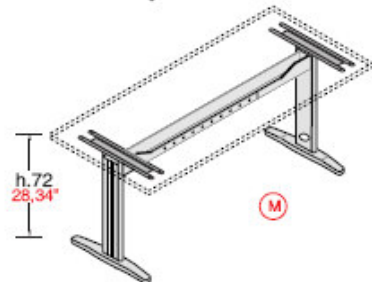

Antracite
Anthracite

Alluminio
Aluminium

M

N

Kompass desks in 30mm Beech, Walnut or Grey

- 800mm x 800mm desk @ £104.00
- 1000mm x 800mm desk @ £112.00
- 1200mm x 800mm desk @ £120.00
- 1400mm x 800mm desk @ £126.00
- 1600mm x 800mm desk @ £134.00
- 1800mm x 800mm desk @ £144.00