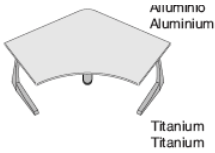

Jack legs @ £434.00