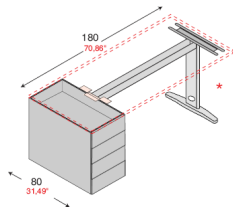

Desk supporting pedestals