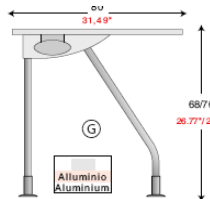

For height adjustable version add £40.00

Amiko beam legs

- 800m x 800mm @ £139.00
- 1000mm x 800mm @ £138.00
- 1200mm x 800mm @ £145.00
- 1400mm x 800mm @ £152.00
- 1600mm x 800mm @ 162.00
- 1800mm x 800mm @ £172.00

Amiko 4 legs

- 800m x 800mm @ £145.00
- 1000mm x 800mm @ £154.00
- 1200mm x 800mm @ £161.00
- 1400mm x 800mm @ £163.00
- 1600mm x 800mm @ 174.00
- 1800mm x 800mm @ £182.00

Jack leg in Anthracite or Aluminium silver

- 800m x 800mm @ £33.00
- 1000mm x 800mm @ £242.00
- 1200mm x 800mm @ £251.00
- 1400mm x 800mm @ £263.00
- 1600mm x 800mm @ 278.00
- 1800mm x 800mm @ £291.00

LeTs leg in L or T version

For version with castors add £39.00