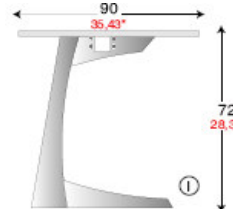

Amiko beam legs

- 900mm x 90mm desk @ £164.00
- 1200mm x 900mm desk @ £181.00
- 1400mm x 900mm desk @ £190.00
- 1600m x 900mm desk @ £198.00
- 1800mm x 900mm desk @ £212.00

- 900mm x 90mm desk @ £173.00
- 1200mm x 900mm desk @ £189.00
- 1400mm x 900mm desk @ £198.00
- 1600m x 900mm desk @ £202.00
- 1800mm x 900mm desk @ £214.00
- For castors add 42.00 per desk

Jack leg in Aluminium or Anthracite finish

900mm x 90mm desk @ £259.00
 1200mm x 900mm desk @ £280.00
 1400mm x 900mm desk @ £294.00
 1600mm x 900mm desk @ £307.00
 1800mm x 900mm desk @ £321.00

820mm x 600mm left or right hand shaped return @ £121.00