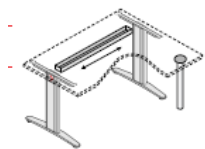

1100mm dia 3/4 desk meeting end @ £129.00

1830mm Half moon desk end @ 144.00

1200mm x 1200 extended desk link @ £142.00

1230mm diameter desk end @ £122.00

1830mm half moon desk end storage @ £471.00
 1230mm half moon desk end storage @ £430.00

Corner desks

1600mm x 1200mm Right or Left hand @ £250.00
1800mm x 1200mm as above @ £263.00

1600mm x 1200mm Left or Right hand @ £256.00
1800mm x 1200mm as above @ £272.00

1600mm x 1200mm Left or Right hand @ £266.00
1800mm x 1200mm as above @ £278.00

1600mm x 1200mm Left or Right hand @ £281.00
1800mm x 1200mm as above @ £292.00

1600mm x 1200mm Left or Right hand @ £278.00
1800mm x 1200mm as above @ £290.00

1600mm x 1200mm Left or Right hand @ £326.00
1800mm x 1200mm as above @ £336.00