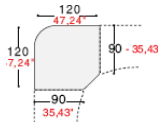

Jack leg in Aluminium or Anthracite finish

900mm x 90mm desk @ £259.00
 1200mm x 900mm desk @ £280.00
 1400mm x 900mm desk @ £294.00
 1600mm x 900mm desk @ £307.00
 1800mm x 900mm desk @ £321.00

820mm x 600mm left or right hand shaped return @ £121.00

As above with LeTs leg @ £122.00

900mm x 90mm corner link @ £89.00
 Also available in Yellow or Blue

900mm x 450mm D end @ £88.00
 Also available in Yellow or blue

1600mm x 200mm frontal extension @ £89.00
 1800mm x 200mm as above @ £85.00
 Also available in blue or yellow

1100mm dia 3/4 desk meeting end @ £129.00

1830mm Half moon desk end @ 144.00

1200mm x 1200 extended desk link @ £142.00

1230mm diameter desk end @ £122.00

1830mm half moon desk end storage @ £471.00
 1230mm half moon desk end storage @ £430.00

Corner desks

1600mm x 1200mm Right or Left hand @ £250.00
1800mm x 1200mm as above @ £263.00

1600mm x 1200mm Left or Right hand @ £256.00
1800mm x 1200mm as above @ £272.00

1600mm x 1200mm Left or Right hand @ £266.00
1800mm x 1200mm as above @ £278.00