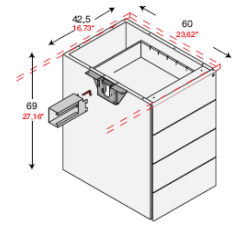

1800mm x 800mm with 3 or 4 drawer metal pedestal @ £407.00