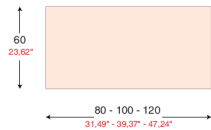

1800mm x 1600mm Right or Left hand :@ £359.00

1600mm x 1600mm Right or Left hand @ £363.00
1800mm x 1600mm Right or Left hand @ £378.00

1600mm X 1600mm @ £330.00
 1800mm x 1800mm @ £340.00
 For height adjustable version add £50.00

1600mm x 1600mm @ £338.00
 1800mm x 1800mm @ £345.00

1600mm x 1600mm @ £406.00
 1800mm x 1800mm @ £419.00

1600mm x 1600mm Right or Left hand @ £327.00
 1800mm x 1600mm as above @ £335.00
 For height adjustable version add £49.00

1600mm x 1600mm Right or Left hand @ £339.00
 1800mm x 1600mm as above @ £352.00

1600mm x 1600mm Right or Left hand @ £410.00
 1800mm x 1600mm as above @ £412.00

Side units

800mm x 600mm @ £101.00
 1000mm x 600mm @ £103.00
 1200mm x 600mm @ £107.00