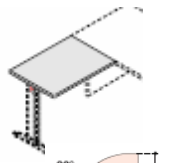

800mm x 600mm @ £136.00
1000mm x 600mm @ £139.00
1200mm x 600mm @ £142.00

800mm x 600mm @ £226.00
1000mm x 600mm @ £232.00
1200mm x 600mm @ £238.00

800mm x 600mm @ £84.00
1000mm x 600mm @ £88.00
1200mm x 600mm @ £90.00

800mm x 600mm @ £89.00
1000mm x 600mm @ £93.00
1200mm x 600mm @ £97.00

800mm x 600mm @ £95.00
1000mm x 600mm @ £99.00
1200mm x 600mm @ £103.00
For height adjustable version add £18.00

90 degree connection also available in yellow or blue @ £79.00