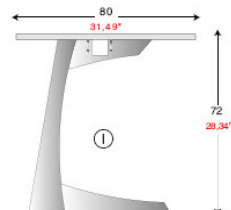

For height adjustable version add £40.00

Amiko beam legs

- 800m x 800mm @ £139.00
- 1000mm x 800mm @ £138.00
- 1200mm x 800mm @ £145.00
- 1400mm x 800mm @ £152.00
- 1600mm x 800mm @ 162.00
- 1800mm x 800mm @ £172.00

Amiko 4 legs

- 800m x 800mm @ £145.00
- 1000mm x 800mm @ £154.00
- 1200mm x 800mm @ £161.00
- 1400mm x 800mm @ £163.00
- 1600mm x 800mm @ 174.00
- 1800mm x 800mm @ £182.00

Jack leg in Anthracite or Aluminium silver

- 800m x 800mm @ £33.00
- 1000mm x 800mm @ £242.00
- 1200mm x 800mm @ £251.00
- 1400mm x 800mm @ £263.00
- 1600mm x 800mm @ 278.00
- 1800mm x 800mm @ £291.00

LeTs leg in L or T version

For version with castors add £39.00

800mm x 600mm @ £92.00
1000mm x 600mm @ £95.00
1200mm x 600mm @ £100.00

800mm x 600mm @ £101.00
1000mm x 600mm @ £106.00
1200mm x 600mm @ £111.00

800mm x 600mm @ £144.00
1000mm x 600mm @ £146.00
1200mm x 600mm @ £148.00
For height adjustable version add £38.00