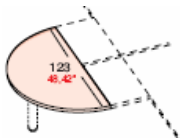

Left or Right hand 800mm x 600mm 90 degree connection @ £79.00

1200mm x 1200mm 90 degree connection @ £106.00

1600mm x 200mm desk extension also available in blue or yellow @ £69.00
1800mm x 200mm as above @ £75.00

110mm dia 3/4 meeting end @ £128.00

800mm D end @ £77.00

Also available in blue or yellow

1630mm diameter D end @ £130.00

1230mm diameter D end @ £122.00

1630mm dia Terminal end storage unit @ £453.00

1230mm dia Terminal end storage unit @ £430.00