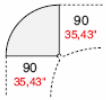

Jack leg in Aluminium or Anthracite finish

900mm x 90mm desk @ £259.00
1200mm x 900mm desk @ £280.00
1400mm x 900mm desk @ £294.00
1600mm x 900mm desk @ £307.00
1800mm x 900mm desk @ £321.00

820mm x 600mm left or right hand shaped return @ £121.00

As above with LeTs leg @ £122.00

900mm x 90mm corner link @ £89.00
Also available in Yellow or Blue

900mm x 450mm D end @ £88.00
Also available in Yellow or blue

1600mm x 200mm frontal extension @ £89.00
1800mm x 200mm as above @ £85.00
Also available in blue or yellow

1100mm dia 3/4 desk meeting end @ £129.00

1830mm Half moon desk end @ 144.00

1200mm x 1200 extended desk link @ £142.00

1230mm diameter desk end @ £122.00

1830mm half moon desk end storage @ £471.00
1230mm half moon desk end storage @ £430.00