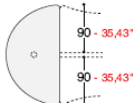

As above with LeTs leg @ £122.00

900mm x 90mm corner link @ £89.00
 Also available in Yellow or Blue

900mm x 450mm D end @ £88.00
 Also available in Yellow or blue

1600mm x 200mm frontal extension @ £89.00
 1800mm x 200mm as above @ £85.00
 Also available in blue or yellow

1100mm dia 3/4 desk meeting end @ £129.00

1830mm Half moon desk end @ 144.00

1200mm x 1200 extended desk link @ £142.00

1230mm diameter desk end @ £122.00

1830mm half moon desk end storage @ £471.00
 1230mm half moon desk end storage @ £430.00