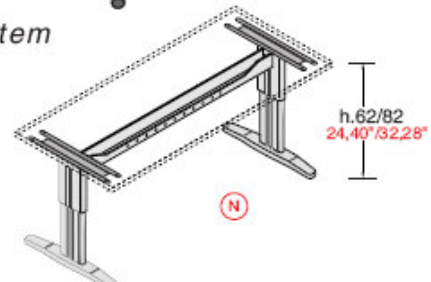

Antracite
Anthracite

Alluminio
Aluminium

M

N

Kompass desks in 30mm Beech, Walnut or Grey

- 800mm x 800mm desk @ £104.00
- 1000mm x 800mm desk @ £112.00
- 1200mm x 800mm desk @ £120.00
- 1400mm x 800mm desk @ £126.00
- 1600mm x 800mm desk @ £134.00
- 1800mm x 800mm desk @ £144.00