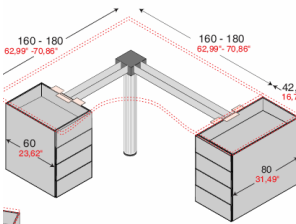

1800mm x 800mm with 2 pedestals @ £669.00

1600mm x 1600mm 3 or 4 drawer metal pedestal @ £529.00
1800mm x 180mm as above @ £537.00

1600mm x 1600mm 3 or 4 drawer pedestal @ £755.00
1800mm x 1600mm as above @ £761.00