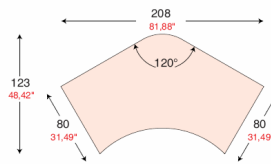

Delta

LeTs legs @ £349.00
Height adjustable @ £391.00

Amiko beam @ £368.00

Jack legs @ £434.00

Desk screens in Wood finishes, Blue or yellow MFC

- 800mm @ £51.00
- 900mm @ £53.00
- 1000mm @ £61.00
- 1200mm @ £73.00
- 1400mm @ £76.00
- 1600mm @ £81.00
- 1800mm @ £84.00

Modesty panels In Beech, Grey or Walnut

- 1600mm @ £68.00
- 1800mm @ £74.00

1. For Jack legs
2. 1600mm @ £86.00
   - 1800mm @ £93.00

600mm high x 420mm wide x 560mm deep pedestals Also available with silver, yellow or blue drawer fronts

- 1 x Shallow drawer and filing drawer @ £121.00
- 3 x shallow drawers @ £120.00
- 3 x shallow drawers and pen tray @ £168.00
- 1 x shallow drawer, 1 x pen tray and 1 x filing drawer @ £175.00

430mm high x 420mm wide x 480mm deep fixed pedestals
Also available with silver, yellow or blue drawer fronts

2 or 3 drawer @ £117.00

Fixed pedestals cannot be used with desks with metal structure