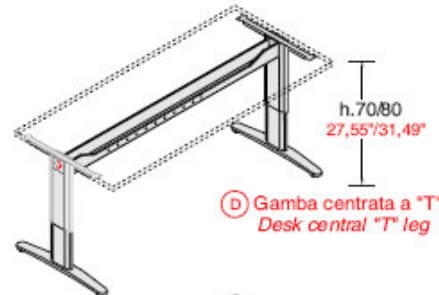

OFFICE REALITY LTD

Kompass

Contact us on 01823 663880 or email us at info@officereality.co.uk

Affordable expertise @ www.officereality.co.uk

Technical characteristics

Kompas

KOMPAS is a system designed to organise the office with multiple solutions: traditional, ergonomic and corner tops on metal and various design bases with full sides. The desk sides, the table tops, the cabinet tops and the drawer unit tops are constructed in 1,18" thick wood agglomerate, covered with melamine resin in a wax finish in grey, walnut and beech. The edges of the tops are finished with a colour matched corrugated border, 1,18" thick, with rounded corners as required by accident prevention regulations. All of the drawer units come with a stationery drawer and centralised locking system with simultaneous closure with the exception of the hanging file drawer. Desk height metal drawer units are also available. The containers - available in 2 widths, 17,71" and 35,43", and in 4 heights, 34,05", 50,00", 66,92" and 82,87" - are all modular. Their frames are constructed in 0,70" thick wood agglomerate, while the tops and intermediate shelves are 1,18" thick. The finishing back panel which is applied to the back of each module is a convenient accessory for using the cabinets in the centre of the room. All of the articles, with the exception of the drawer units, the document tray and the file cabinets are supplied knocked down and packed in triple cardboard with edging protection; they come complete with quick coupling metal hardware.

STRUTTURE PER SCRIVANIE BASIC

Basic structures for desks

Kompas

LeTs Metal

Alluminio
Aluminium

C Gamba centrata a "T"
Desk central "T" leg

D Gamba centrata a "T"
Desk central "T" leg

LeTs

Alluminio
Aluminium

E Gamba decentrata a "L"
Desk decentralized "L" leg

F Gamba decentrata a "L"
Desk decentralized "L" leg

Amiko

Alluminio
Aluminium

G

H

Jack