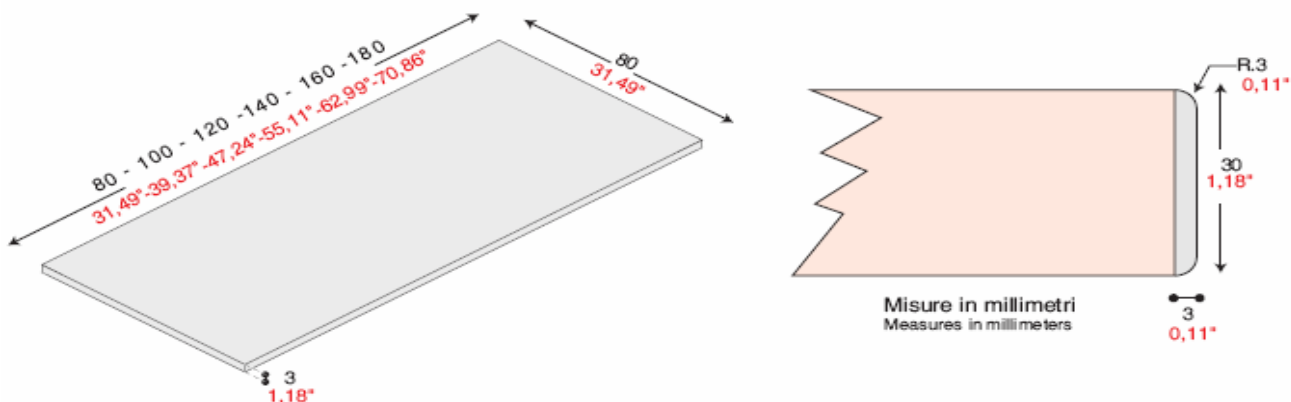

KOMPAS is also available with various metal support structures, either stationary or height adjustable, canalised and suited to all operational models; the structures are constructed in moulded steel sheet metal and painted with an epoxy powder finish in anthracite or aluminium colour. The body of the leg can be entirely constructed in painted sheet metal or supplied with an anthracite coloured plastic cover. The cross beams which connect the legs - supplied exclusively in anthracite colour - are available in either stationary or telescopic versions. The frame, supplied totally knocked down, is easily assembled thanks to the use of the hardware included and a bayonet coupling system.

I piani sono realizzati in agglomerato ligneo dello spessore di cm 3 nobilitato con resine melaminiche in finitura cera nei colori grigio, noce e faggio. Tutto il perimetro del piano è rifinito con bordo multirighe in tinta dello spessore di cm 0,3 con spigoli arrotondati r.0,3 cm .

The working tops are made of wooden agglomerate of 1,18" and finished melamine faced in grey, walnut or beech. The perimeter of the tops is finished off by a 0,11" thick multiline edge of the same colour of the top with rounded edges r.0,11".