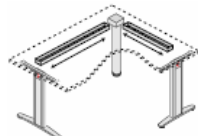

Corner desks

1600mm x 1200mm Right or Left hand @ £250.00
1800mm x 1200mm as above @ £263.00

1600mm x 1200mm Left or Right hand @ £256.00
1800mm x 1200mm as above @ £272.00

1600mm x 1200mm Left or Right hand @ £266.00
1800mm x 1200mm as above @ £278.00

1600mm x 1200mm Left or Right hand @ £281.00
1800mm x 1200mm as above @ £292.00

1600mm x 1200mm Left or Right hand @ £278.00
1800mm x 1200mm as above @ £290.00

1600mm x 1200mm Left or Right hand @ £326.00
1800mm x 1200mm as above @ £336.00