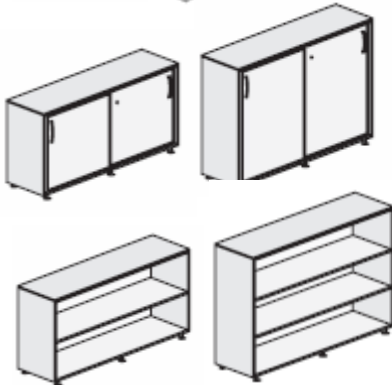

2100mm high x 900mm wide coat cupboard @ **£291.00**

Additional shelves

450mm wooden shelves @ **£14.00**  
900mm wide @ **£18.00**

450mm wide metal shelves @ **£20.00**  
900mm wide metal shelves @ **£24.00**

Wall shelves

900mm wide @ **£49.00**  
1800mm wide @ **£61.00**

865mm high x 1200mm wide sliding door cupboard @ **£255.00**  
1270mm high x 1200mm wide sliding door cupboard @ **£298.00**

865mm high x 1200mm wide open unit @ **£181.00**  
1270mm high x 1200mm wide open cupboard @ **£210.00**