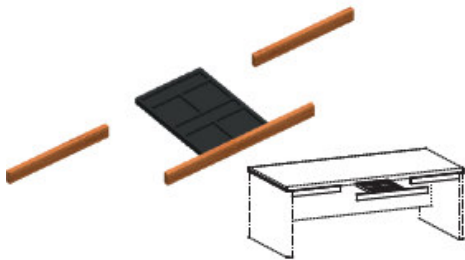

2000mm x 1000mm @ **£1114.00**

Leather desk mat in Black or Beige @ **£205.00**

Pull out stationery tray for use with Classic desk option

800mm desk @ **£231.00**

1000mm desk @ **£239.00**

ZETA-X top finishes

1850mm glass meeting end can be used on the front or back of the desk @ **£608.00**

Mobile pedestals

3 drawer mobile pedestal @ **£272.00**

2 drawer mobile pedestal with filing drawer @ **£270.00**

3 drawer and pencil tray mobile pedestal @ **£312.00**