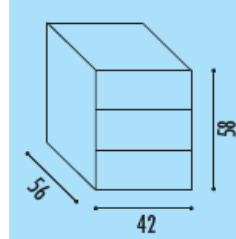

Mobile pedestals

3 drawer mobile pedestal @ **£272.00**

2 drawer mobile pedestal with filing drawer @ **£270.00**

3 drawer and pencil tray mobile pedestal @ **£312.00**

2 drawer and pencil tray mobile pedestal @ **£312.00**